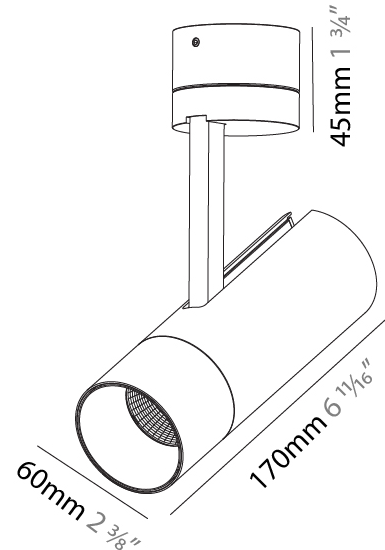

GENERAL

Series: Imagine
Subseries: Imagine 60
Partner: Prolicht
Division: Architectural
Installation: Surface
Product Type: Spots
Mounting Location: Ceiling
Light Distribution: Adjustable

PHYSICAL

Aperture Sizes - Downlights: 2"
Shape: Cylinder
Diameter (mm): 60
Diameter (in): 2 ³/₈
Height (mm): 170
Height (in): 6 ¹¹/₁₆
Max. Overall Height (mm): 215
Max. Overall Height (in): 8 ⁷/₁₆
Weight (kg): 0.572
Weight (lbs): 1.26
Fixture Finish: SSR / BKV / CWI / CRY / HAB / UFT / ITA / RUA / FTG / MYG / LOD / PUS / FRO / FUP / KIA / POP / BLS / SPG / MEY / GOH / CHC / COM / ABZ / JAG / OBR / MOS / ROR
Fixture Material: Aluminum Die Cast

ELECTRICAL

Lamp Type: LED (Zhaga Standard)
Input Wattage (W): 13.2 / 16.5
Total Output Wattage (W): 12 / 15
Dimming: Tri-Mode (Non-Dimming and Phase Dimming (120Vac only) and 0-10V Dimming)
Driver Included: Yes
Driver Location: Integrated
Driver Type: Constant Current - Universal
Driver Class: Class 2
Input Voltage (V): 120 - 277
Constant Current (MA): 350

LED

Number of LEDs: 1
Color Temperature (°K): 2700 / 3000 / 3500 / 4000
Max. Delivered Lumen (lm): 520 / 580 / 627 / 640
CRI: >90 CRI
Lamp Life (hrs): 50000

OPTICAL

Reflector°: 12
Adjustability: Rotational 350°; Tilt 90°

RATINGS AND CERTIFICATIONS

Certified By: Certified for North American Standards
IP rating: IP20

PROJECT
TYPE
SPECIFIER
QUANTITY
DATE