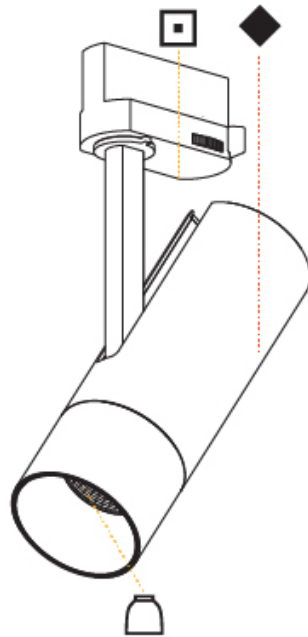

IMAGINE 60 TRACK

A3T007- : A3T007-DV-27K-03-03-40

PROJECT

TYPE

SPECIFIER

QUANTITY

DATE

A