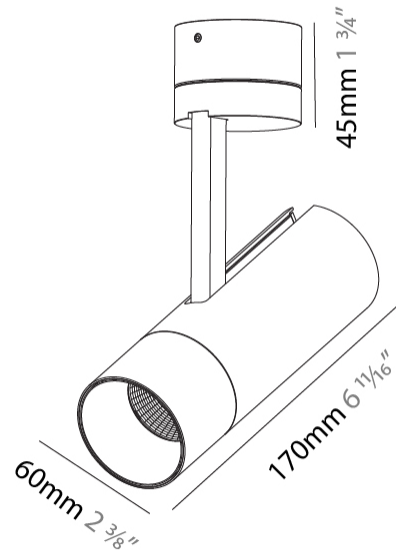

GENERAL

Series: Imagine
Subseries: Imagine 60
Partner: Prolicht
Division: Architectural
Installation: Surface
Product Type: Spots
Mounting Location: Ceiling
Light Distribution: Adjustable

PHYSICAL

Aperture Sizes - Downlights: 2"
Shape: Cylinder
Diameter (mm): 60
Diameter (in): 2 ³/₈
Height (mm): 170
Height (in): 6 ¹¹/₁₆
Max. Overall Height (mm): 215
Max. Overall Height (in): 8 ⁷/₁₆
Weight (kg): 0.604
Weight (lbs): 1.33
Fixture Finish: SSR / BKV / CWI / CRY / HAB / UFT / ITA / RUA / FTG / MYG / LOD / PUS / FRO / FUP / KIA / POP / BLS / SPG / MEY / GOH / CHC / COM / ABZ / JAG / OBR / MOS / ROR
Fixture Material: Aluminum Die Cast

ELECTRICAL

Lamp Type: LED (Zhaga Standard)
Input Wattage (W): 13
Total Output Wattage (W): 11.8
Dimming: Tri-Mode (Non-Dimming and Phase Dimming (120Vac only) and 0-10V Dimming)
Driver Included: Yes
Driver Location: Integrated
Driver Type: Constant Current - Universal
Driver Class: Class 2
Input Voltage (V): 120 - 277
Constant Current (MA): 500

LED

Number of LEDs: 1
Color Temperature (°K): 2700 / 3000 / 3500 / 4000
Max. Delivered Lumen (lm): 987 / 1023 / 1076 / 1098
Nominal Lumen (lm): 1304 / 1352 / 1421 / 1450
CRI: >90 CRI
Lamp Life (hrs): 50000

OPTICAL

Reflector°: 16 / 32 / 46
Optic°: Lens Pack - No Lens / Linear Spread Lens / Honeycomb / Spread Lens
Adjustability: Rotational 350°; Tilt 90°

RATINGS AND CERTIFICATIONS

Certified By: Certified for North American Standards
IP rating: IP20