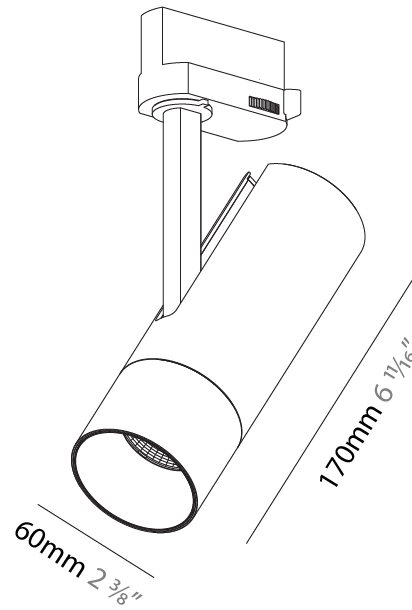

GENERAL

Series: Imagine
Subseries: Imagine 60
Partner: Prolicht
Division: Architectural
Installation: Track
Mounting Location: Ceiling
Light Distribution: Adjustable

PHYSICAL

Aperture Sizes - Downlights: 2"
Shape: Cylinder
Diameter (mm): 60
Diameter (in): 2 3/8
Height (mm): 170
Height (in): 6 11/16
Max. Overall Height (mm): 190
Max. Overall Height (in): 7 1/2
Weight (kg): 0.522
Weight (lbs): 1.15
Fixture Finish: SSR / BKV / CWI / CRY / HAB / UFT / ITA / RUA / FTG / MYG / LOD / PUS / FRO / FUP / KIA / POP / BLS / SPG / MEY / GOH / CHC / COM / ABZ / JAG / OBR / MOS / ROR
Holder Finish: BLK / WHI / SIL
Fixture Material: Aluminum Die Cast

ELECTRICAL

Lamp Type: LED (Zhaga Standard)
Input Wattage (W): 14
Total Output Wattage (W): 13.8
Dimming: Tri-Mode (Non-Dimming and Phase Dimming (120Vac only) and 0-10V Dimming)
Driver Included: Yes
Driver Location: Integrated
Driver Type: Constant Current - Universal
Driver Class: Class 2
Input Voltage (V): 120 - 277
Constant Current (MA): 350

LED

Number of LEDs: 1
Color Temperature (°K): 2700 / 3000 / 3500 / 4000
Max. Delivered Lumen (lm): 776 / 836 / 869 / 887
Nominal Lumen (lm): 1276 / 1342 / 1395 / 1424
CRI: >90 CRI
Lamp Life (hrs): 50000

OPTICAL

Optic: Lens Pack - No Lens / Linear Spread Lens / Honeycomb / Spread Lens
Beam Angle: 12

RATINGS AND CERTIFICATIONS

Certified By: Certified for North American Standards
IP rating: IP20